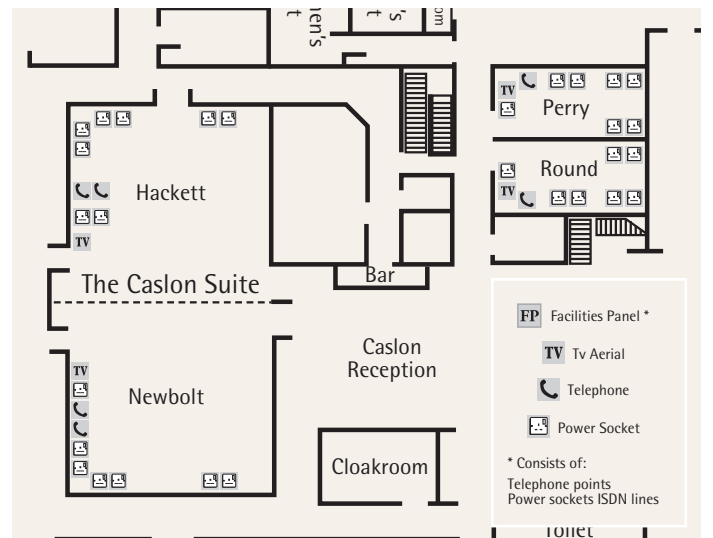

Capacities & Dimensions

Suite Name:	Area (m ²)	Height (m)	Length x width	Theatre	U-shape	Dinner Dance	Cabaret	Boardroom	Classroom	Banquet	Reception
Earls Suite	418	3.8	19	570	N/A	320	240	N/A	240	400	550
Earls 1	209	3.8	19	270	N/A	150	100	N/A	110	180	270
Earls 2	209	3.8	19	270	N/A	150	100	N/A	110	180	270
Caslon Suite	200	3.3	20	250	N/A	160	100	60	100	190	250
Newbolt Suite	100	3.3	10	100	45	50	50	30	60	80	110
Hackett Suite	100	3.3	10	100	45	50	50	30	60	80	110
Perry Suite	18	2.5	6	20	N/A	N/A	N/A	12	12	12	14
Round Suite	18	2.5	6	20	N/A	N/A	N/A	12	12	12	14
Edwards Suite	18	2.5	6	20	N/A	N/A	N/A	12	12	12	14
Penderal Suite	18	2.5	6	20	N/A	N/A	N/A	12	12	12	14
Dixon Suite	38	2.5	7.6	35	25	N/A	N/A	N/A	20	25	N/A

Function Room Layouts

The Earls Suite

The Caslon Suite

Edwards and Penderel Suites

The Dixon Suite

Millennium & Copthorne Hotels operates a portfolio of more than 100 hotels worldwide.

To make an enquiry, email: events.merryhill@millenniumhotels.co.uk