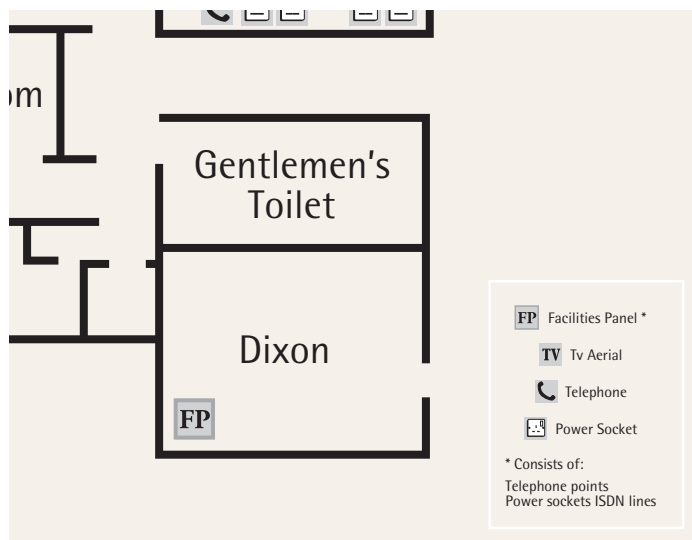

Capacities & Dimensions

Suite Name:	Area (m ²)	Height (m)	Length x width	Theatre	U-shape	Dinner Dance	Cabaret	Boardroom	Classroom	Banquet	Reception
Earls Suite	418	3.8	19	570	N/A	320	240	N/A	240	400	550
Earls 1	209	3.8	19	270	N/A	150	100	N/A	110	180	270
Earls 2	209	3.8	19	270	N/A	150	100	N/A	110	180	270
Caslon Suite	200	3.3	20	250	N/A	160	100	60	100	190	250
Newbolt Suite	100	3.3	10	100	45	50	50	30	60	80	110
Hackett Suite	100	3.3	10	100	45	50	50	30	60	80	110
Perry Suite	18	2.5	6	20	N/A	N/A	N/A	12	12	12	14
Round Suite	18	2.5	6	20	N/A	N/A	N/A	12	12	12	14
Edwards Suite	18	2.5	6	20	N/A	N/A	N/A	12	12	12	14
Penderal Suite	18	2.5	6	20	N/A	N/A	N/A	12	12	12	14
Dixon Suite	38	2.5	7.6	35	25	N/A	N/A	N/A	20	25	N/A

Function Room Layouts

The Earls Suite

The Caslon Suite

Edwards and Penderel Suites

The Dixon Suite

Millennium & Copthorne Hotels operates a portfolio of more than 100 hotels worldwide.

To make an enquiry, email: events.merryhill@millenniumhotels.co.uk