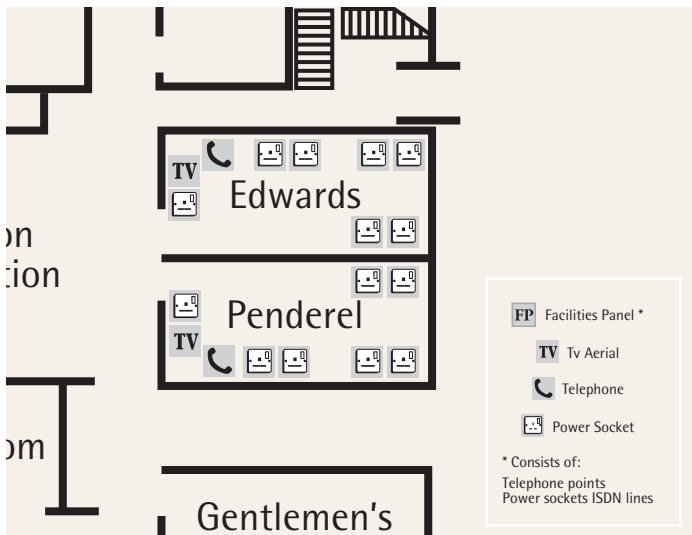

Capacities & Dimensions

Suite Name:	Area (m ²)	Height (m)	Length x width	Theatre	U-shape	Dinner Dance	Cabaret	Boardroom	Classroom	Banquet	Reception
Earls Suite	418	3.8	19	570	N/A	320	240	N/A	240	400	550
Earls 1	209	3.8	19	270	N/A	150	100	N/A	110	180	270
Earls 2	209	3.8	19	270	N/A	150	100	N/A	110	180	270
Caslon Suite	200	3.3	20	250	N/A	160	100	60	100	190	250
Newbolt Suite	100	3.3	10	100	45	50	50	30	60	80	110
Hackett Suite	100	3.3	10	100	45	50	50	30	60	80	110
Perry Suite	18	2.5	6	20	N/A	N/A	N/A	12	12	12	14
Round Suite	18	2.5	6	20	N/A	N/A	N/A	12	12	12	14
Edwards Suite	18	2.5	6	20	N/A	N/A	N/A	12	12	12	14
Penderal Suite	18	2.5	6	20	N/A	N/A	N/A	12	12	12	14
Dixon Suite	38	2.5	7.6	35	25	N/A	N/A	N/A	20	25	N/A

Function Room Layouts

The Earls Suite

The Caslon Suite

Edwards and Penderel Suites

The Dixon Suite

Millennium & Copthorne Hotels operates a portfolio of more than 100 hotels worldwide.

To make an enquiry, email: events.merryhill@millenniumhotels.co.uk